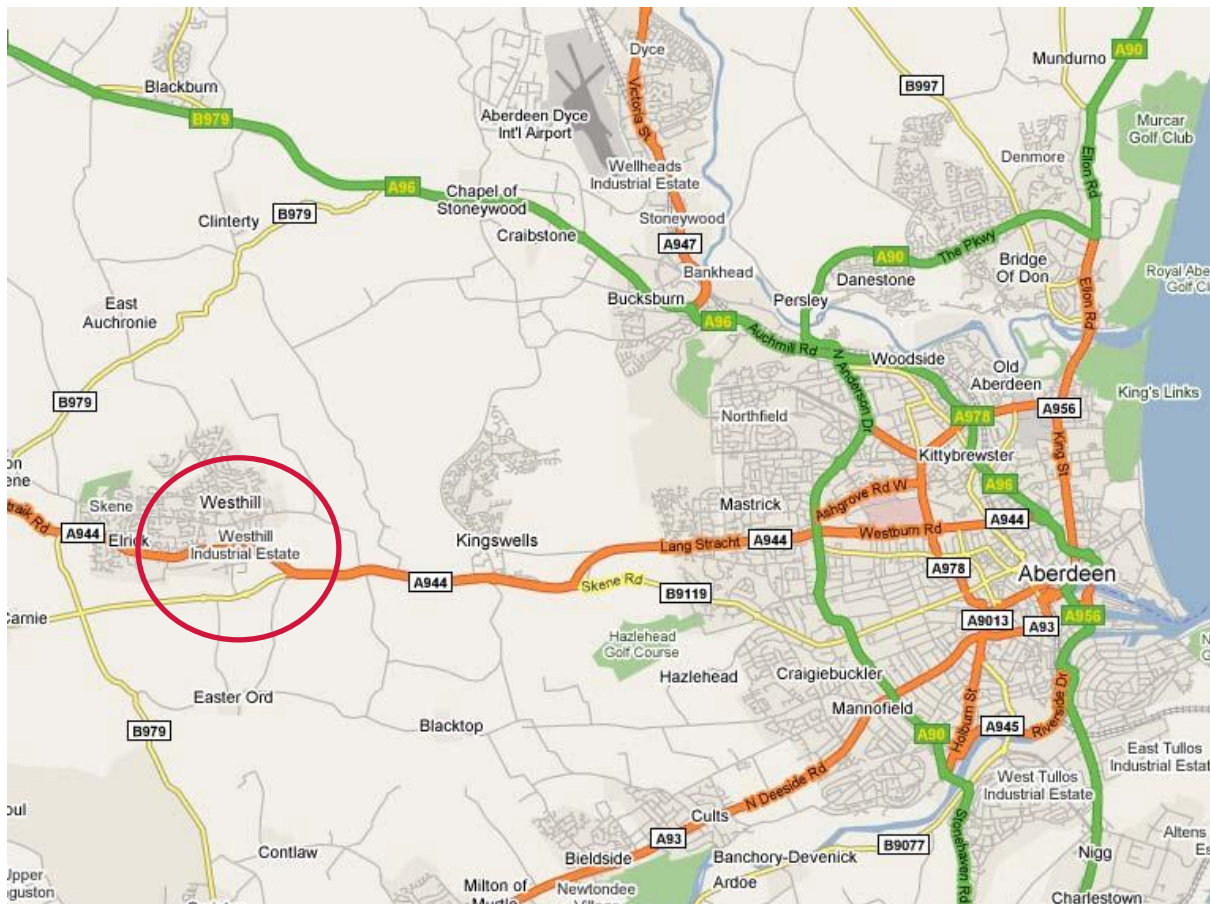

Directions to Jee Aberdeen office

Jee Limited
Westpoint House
Arnhall Business Park
Prospect Road
Westhill
Aberdeenshire, AB32 6FJ
01224 392 040

Directions from Aberdeen Airport

The Aberdeen office is approximately 8 miles from the airport. As you leave the airport follow the one-way loop (**Brent Road**) to the roundabout and take the second exit (**Argyll Road**) signposted for Aberdeen A96. Go straight ahead at the traffic lights onto **Airport Road**. At the roundabout, take the third exit onto the **A96** signposted for Inverness. After about 1 mile, take the left turn signposted for the **B979 - Kirkton of Skene**. Continue for about 2 miles, then take the left turn signposted for Westhill and follow this road for 1 mile onto **Westhill Drive**. Take the second exit to go straight ahead at the first and second roundabouts onto **Endeavour Drive** past Tesco. At the third roundabout, take the first exit onto **Prospect Road**. Turn right to follow Prospect Road, then take the first right and next left into **Bluesky Business** space car park area.

Buses from Aberdeen city centre:

X17

218

Buses run approximately every 15 minutes. Timetables can be found at:

<https://tiscon-maps-stagecoachbus.s3.amazonaws.com/Timetables/North%20Scotland/Bluebird/x17%20WESTHILL%2007MAY%202018%20WEB.pdf>