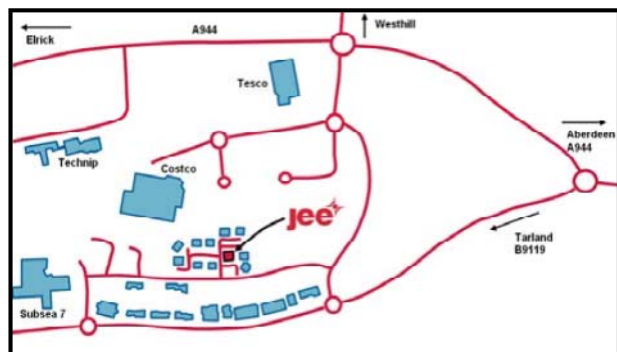

Directions to Jee Aberdeen office

Jee Ltd
 2 Abercrombie Court
 Arnhall Business Park,
 Prospect Road, Westhill,
 Aberdeen, AB32 6FE
 01224 392 040

Directions from Aberdeen Airport

The Aberdeen office is 8.3 miles from the airport. As you leave the airport, turn left onto **Brent Road**. At the roundabout, take the first exit onto **Argyll Road**. At the end of the road, turn right onto **Dyce Drive**. You will see Dyce Avenue on your right, after this take the next left turn onto **Dyce Drive**. Go to the end and take another left turn which keeps you on **Dyce Drive**. The road bends to the right, follow the road. At the end of the road, turn right onto the **A96**. After 0.8 miles, turn left onto the **B979**. After 2.85 miles, turn left to stay on the **B979**. Continue down the **B979** which will turn into **Westhill Drive**. At the roundabout, take the second exit past Tescos, and then take the first exit at the second roundabout. Turn right onto **Prospect Road** and then right to **Abercrombie Court Units 1 to 18**.

Buses

Buses from Aberdeen city centre:

- ✦ X17
- ✦ X15
- ✦ 215

Buses run approximately every 15 minutes. Timetables can be found at:

<http://www.stagecoachbus.com/bluebird/timetables.php>