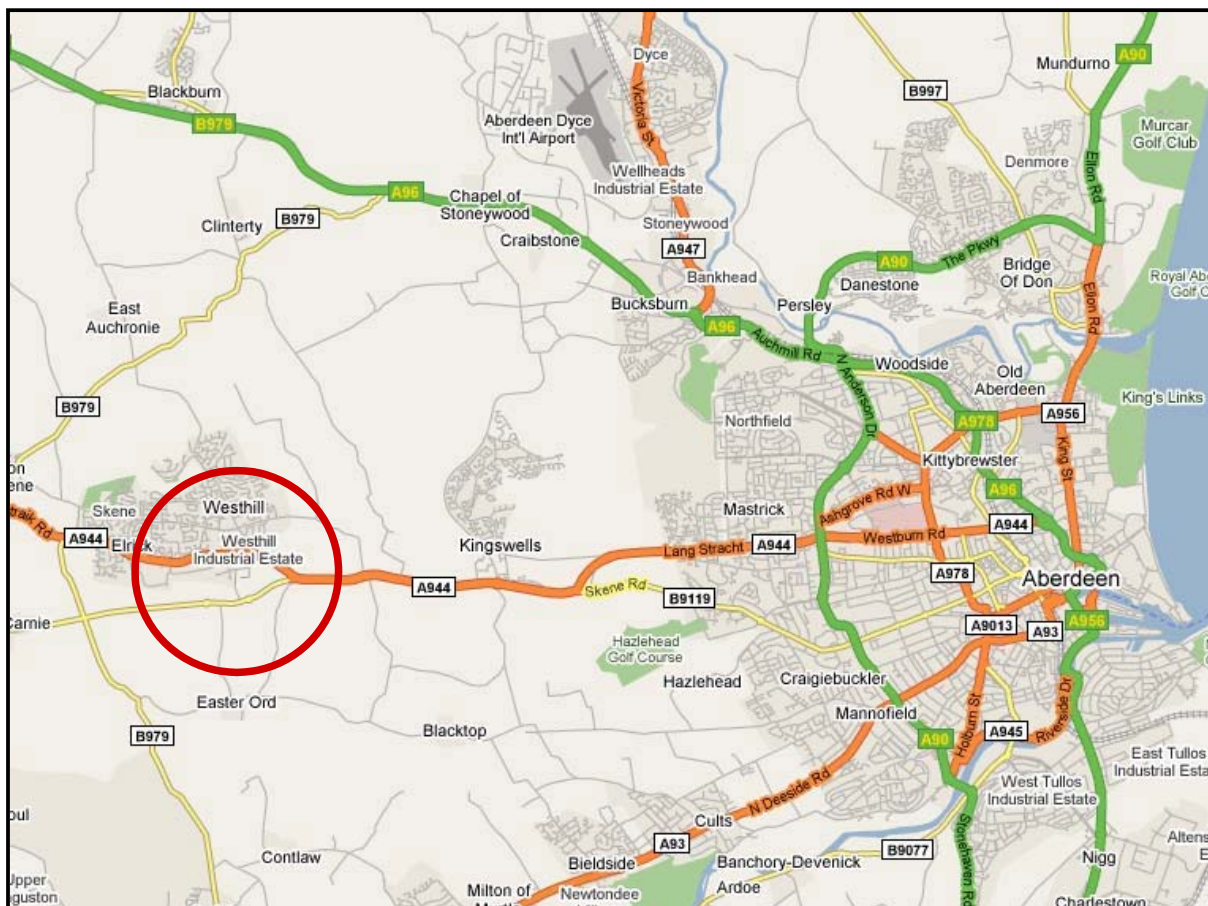

Directions to Jee Aberdeen office

Jee Ltd
 2 Abercrombie Court
 Arnhall Business Park,
 Prospect Road, Westhill,
 Aberdeen, AB32 6FE
 01224 392 040

Directions from Aberdeen Airport

The Aberdeen office is 8.3 miles from the airport. As you leave the airport, turn left onto **Brent Road**. At the roundabout, take the first exit onto **Argyll Road**. At the end of the road, turn right onto **Dyce Drive**. You will see Dyce Avenue on your right, after this take the next left turn onto **Dyce Drive**. Go to the end and take another left turn which keeps you on **Dyce Drive**. The road bends to the right, follow the road. At the end of the road, turn right onto the **A96**. After 0.8 miles, turn left onto the **B979**. After 2.85 miles, turn left to stay on the **B979**. Continue down the **B979** which will turn into **Westhill Drive**. At the roundabout, take the second exit past Tescos, and then take the first exit at the second roundabout. Turn right onto **Prospect Road** and then right to **Abercrombie Court Units 1 to 18**.

Buses

Buses from Aberdeen city centre:

- ✦ X17
- ✦ X15
- ✦ 215

Buses run approximately every 15 minutes. Timetables can be found at:

<http://www.stagecoachbus.com/bluebird/timetables.php>